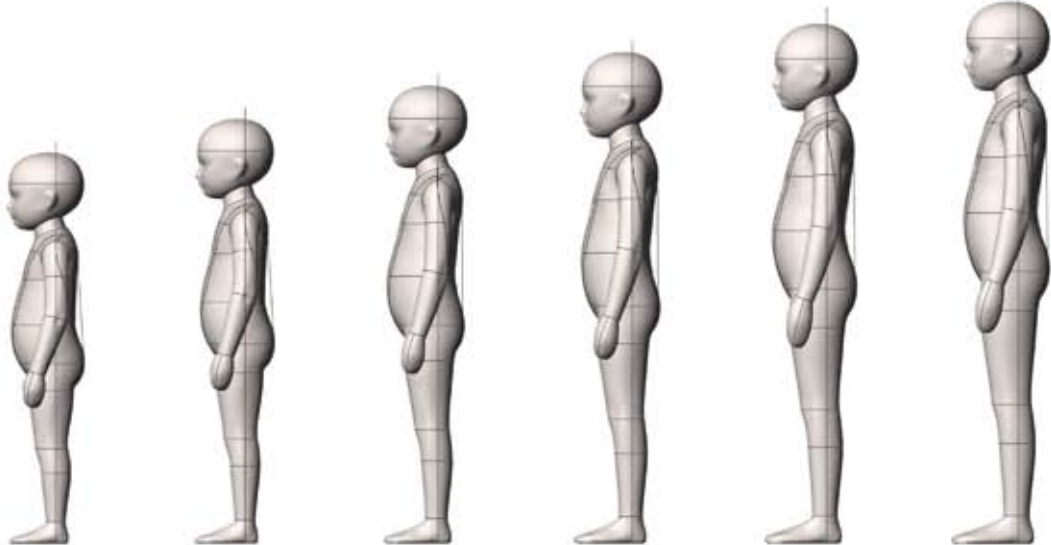

US ASTM									
▶ INFANT – Straight / Bent Leg*	US	PR*	NB*	3M*	6M*	9M*	12M*	18M*	24M*
▶ BOY/GIRL	US	2	3	4	5	6	6x		
▶ BOY	US	7	8	10	12	14	16	18	20
▶ GIRL	US	7	8	10	12	14	16	18	20

FEATURES:

STANDARD FEATURES	FULL	HALF	SLACK	*SPECIAL NOTES
Collapsible Shoulders	●			*Children Size 7 & Up
Collapsible Right Hip	●			*Children Size 7 & Up
Detachable Arms	● ●			
Detachable Shoulder Caps	● ●			
Soft Belly	● ●			*Fiberglass: Infant 12M & Up Only
Detachable Left Leg	●			*Children Size 7 & Up
2 Detachable Legs	●			*Children Size 7 & Up
Measurement Lines	● ●			
Form Stand	● ●			
Detachable Head & Twist Lock Pole	● ●			
Attached Hands	● ●			
Attached Feet	● ●			*Infant Only
Detachable Feet	● ●			*Children Size 2 & Up
ACCESSORIES				(REQUIRES ADDITIONAL COST - REFER TO PRICE LIST)
Standing Pegs	● ●			*Straight Legs / Included with Personalization Package
Body Stocking	●			*Included with Soft Forms
Head Stand	● ●			
Table Top Stand	● ●			*Infant 12M - Size 4 with Straight Legs
Full Form Stand	● ●			

US ASTM | CHILDREN

SIZE RANGE LINE-UP

alvaFORM

[v4.1]

FRONT VIEW

BOY/GIRL SIZES:

SIDE VIEW

FRONT VIEW