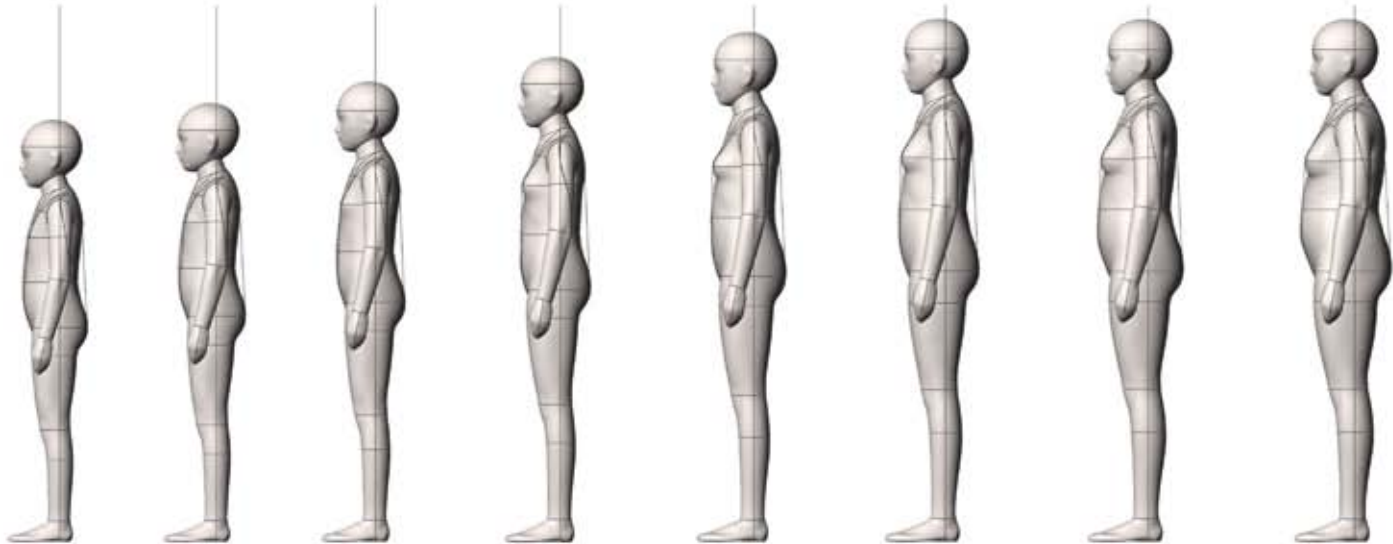

FRONT VIEW

GIRL SIZES:

SIDE VIEW