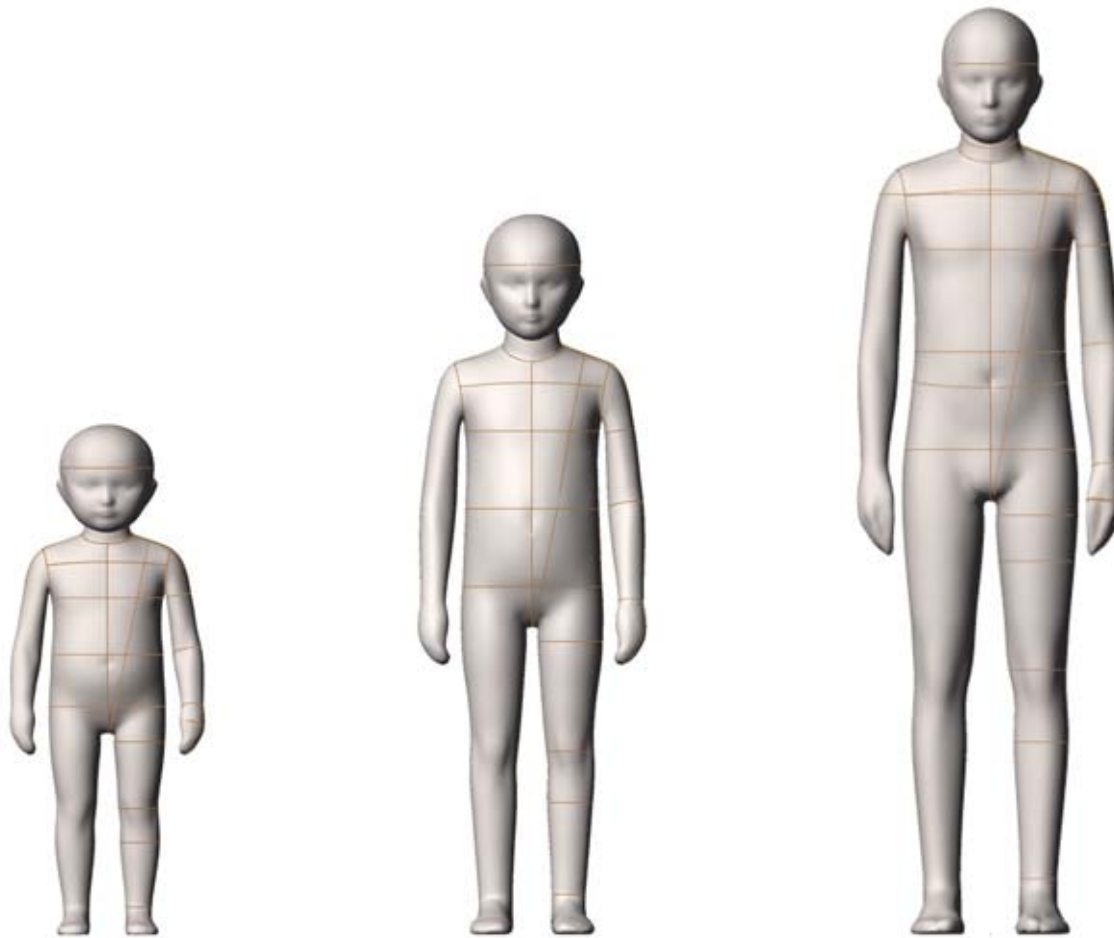

US ASTM | CHILDREN

Infant (Premie - 24M) In compliance with ASTM D4910/D4910M-08(2013)

Boy/Girl (2 - 6X) In compliance with ASTM D4910/D4910M-08(2013)

Boy (7 - 20) In compliance with ASTM D6458-12 and ASTM D6860/D6860M

Girl (7 - 20) In compliance with ASTM D6192-11

alva **FORM**

[v4.1]

**For additional information
and pricing details, contact:**

United States

Alvanon, Inc.
212.868.4318
us.sales@alvanon.com

Hong Kong

Alvanon HK, Ltd.
852.2423.6786
hk.sales@alvanon.com

London

Alvanon UK, Ltd.
44 (0) 207.792.5977
uk.sales@alvanon.com