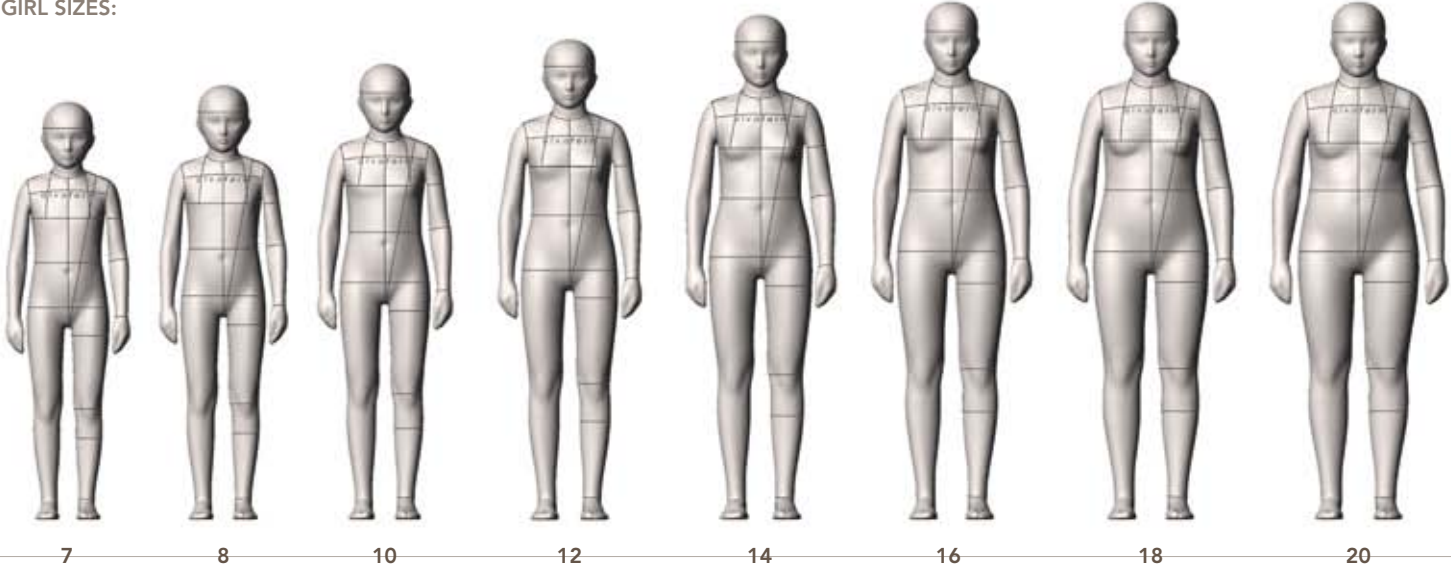

FRONT VIEW

GIRL SIZES: