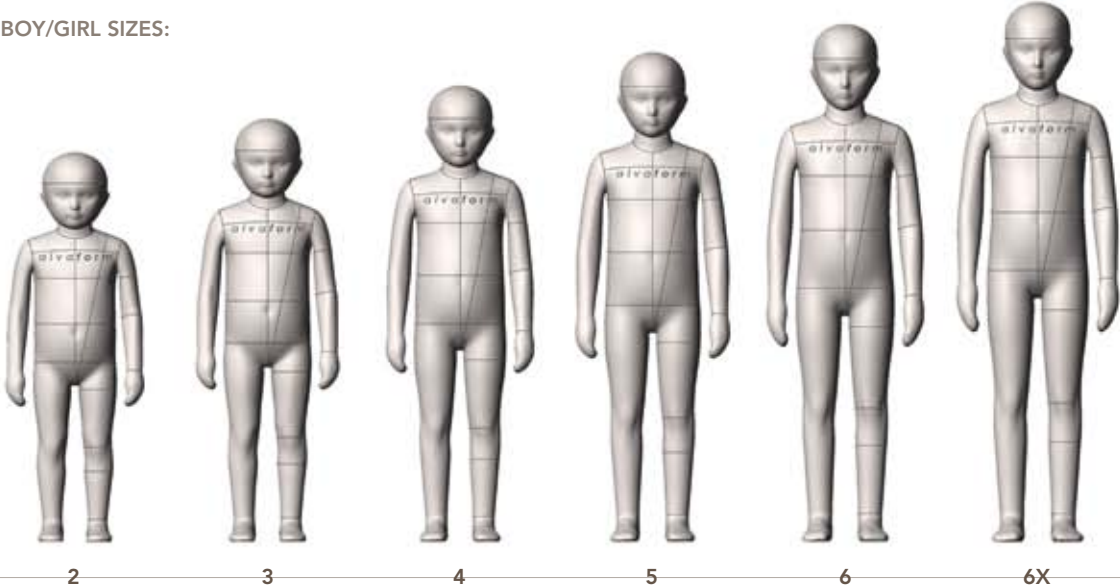

US ASTM									
▶ INFANT – Straight / Bent Leg*	US	PR*	NB*	3M*	6M*	9M*	12M*	18M*	24M*
▶ BOY/GIRL	US	2	3	4	5	6	6x		
▶ BOY	US	7	8	10	12	14	16	18	20
▶ GIRL	US	7	8	10	12	14	16	18	20

FEATURES:

STANDARD FEATURES	FULL	HALF	SLACK	*SPECIAL NOTES
Collapsible Shoulders	●			*Children Size 7 & Up
Collapsible Right Hip	●			*Children Size 7 & Up
Detachable Arms	● ●			
Detachable Shoulder Caps	● ●			
Soft Belly	● ●			*Fiberglass: Infant 12M & Up Only
Detachable Left Leg	●			*Children Size 7 & Up
2 Detachable Legs	●			*Children Size 7 & Up
Measurement Lines	● ●			
Form Stand	● ●			
Detachable Head & Twist Lock Pole	● ●			
Attached Hands	● ●			
Attached Feet	● ●			*Infant Only
Detachable Feet	● ●			*Children Size 2 & Up
ACCESSORIES				(REQUIRES ADDITIONAL COST - REFER TO PRICE LIST)
Standing Pegs	● ●			*Straight Legs / Included with Personalization Package
Body Stocking	●			*Included with Soft Forms
Head Stand	● ●			
Table Top Stand	● ●			*Infant 12M - Size 4 with Straight Legs
Full Form Stand	● ●			

US ASTM | CHILDREN

SIZE RANGE LINE-UP

alvaFORM

[v4.1]

FRONT VIEW

BOY/GIRL SIZES:

SIDE VIEW

FRONT VIEW