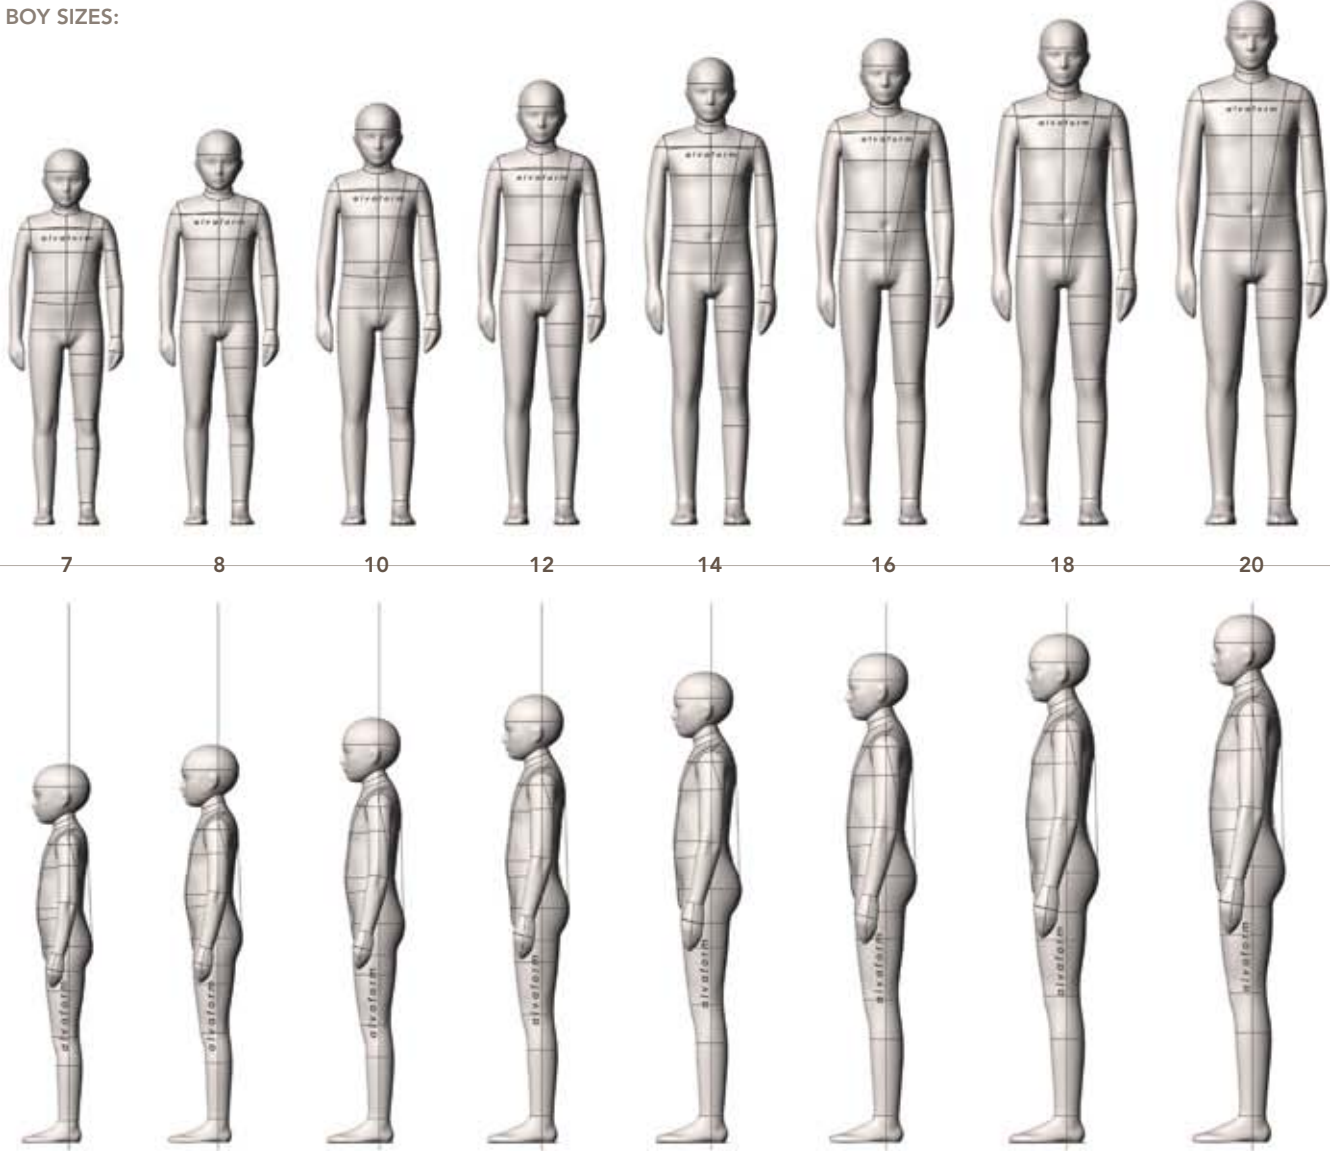

BOY SIZES:

FRONT VIEW

SIDE VIEW